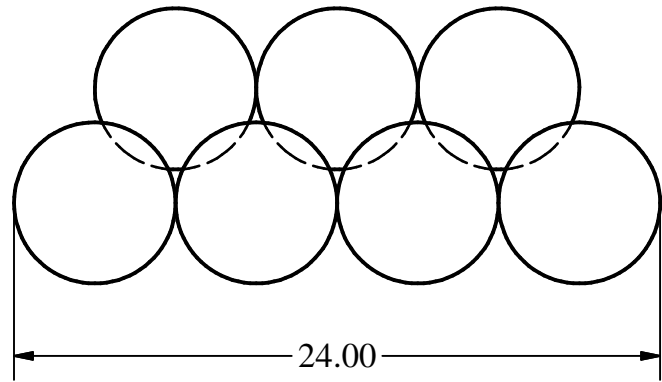

TOP VIEW

TOP VIEW

RH SIDE VIEW

TIER 2 = 3

TIER 1 = 8

NOTES:

1. MFB-24-1 CONTAINS 11 $\varnothing 6$ " FIREBALLS
2. USE WITH CS24 BURNER

RASMUSSEN THE GAS LOG COMPANY 12028 PHILADELPHIA ST. WHITTIER, CA 90601	UNLESS OTHERWISE SPECIFIED DO NOT SCALE DRAWING	PART NAME: MFB-24-1
DRAWN BY: AA DATE: 09/03/20	MATERIAL: REFRACTORY CONCRETE	DEPT: LOG SHOP