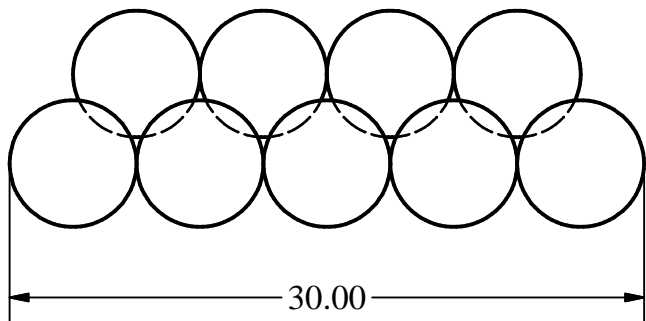

TOP VIEW

FRONT VIEW

RH SIDE VIEW

TIER 2 = 4

TIER 1 = 10

NOTES:

1. MFB-30-1 CONTAINS 14 $\varnothing 6"$ FIREBALLS
2. USE WITH CS30 BURNER

<p align="center">RASMUSSEN THE GAS LOG COMPANY 12028 PHILADELPHIA ST. WHITTIER, CA 90601</p>	<p>UNLESS OTHERWISE SPECIFIED DO NOT SCALE DRAWING</p>	<p>PART NAME: MFB-30-1</p>
<p>DRAWN BY: AA DATE: 09/03/20</p>	<p>MATERIAL: REFRACTORY CONCRETE</p>	<p>DEPT: LOG SHOP</p>