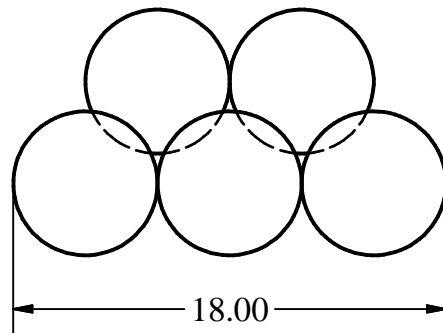

TOP VIEW

TIER 2 = 2

TIER 1 = 6

FRONT VIEW

RH SIDE VIEW

NOTES:

1. MFB-18-1 CONTAINS 8 \varnothing 6" FIREBALLS
2. USE WITH CS18 BURNER

RASMUSSEN THE GAS LOG COMPANY 12028 PHILADELPHIA ST. WHITTIER, CA 90601	UNLESS OTHERWISE SPECIFIED DO NOT SCALE DRAWING	PART NAME: MFB-18-1
DRAWN BY: AA DATE: 09/03/20	MATERIAL: REFRACTORY CONCRETE	DEPT: LOG SHOP