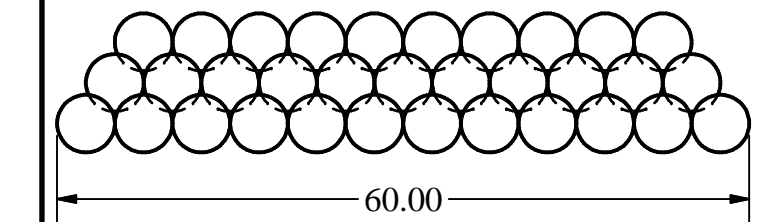

TOP VIEW

FRONT VIEW

RH SIDE VIEW

TIER 3 = 10

TIER 2 = 22

TIER 1 = 36

NOTES:

1. MFB-60-3 CONTAINS 68 \varnothing 5" FIREBALLS
2. USE WITH CS60 BURNER

RASMUSSEN THE GAS LOG COMPANY 12028 PHILADELPHIA ST. WHITTIER, CA 90601		UNLESS OTHERWISE SPECIFIED DO NOT SCALE DRAWING	PART NAME: MFB-60-3
DRAWN BY: AA	DATE: 09/03/20	MATERIAL: REFRACTORY CONCRETE	DEPT: LOG SHOP