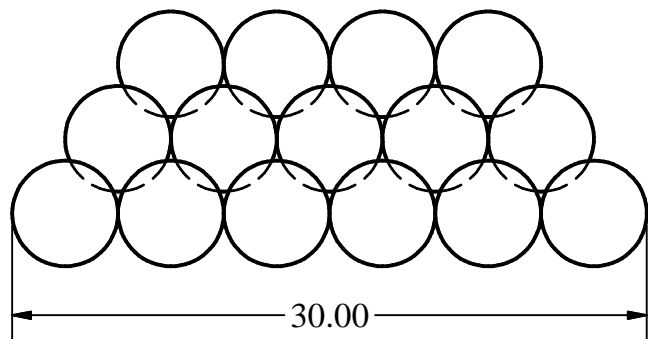

TOP VIEW

FRONT VIEW

RH SIDE VIEW

TIER 3 = 4

TIER 2 = 10

TIER 1 = 18

**NOTES:**

1. MFB-30-3 CONTAINS 32 Ø5" FIREBALLS
2. USE WITH CS30W BURNER

<b>RASMUSSEN</b> THE GAS LOG COMPANY 12028 PHILADELPHIA ST. WHITTIER, CA 90601	UNLESS OTHERWISE SPECIFIED DO NOT SCALE DRAWING	<b>PART NAME:</b> MFB-30-3
<b>DRAWN BY:</b> AA <b>DATE:</b> 09/03/20	<b>MATERIAL:</b> REFRACTORY CONCRETE	<b>DEPT:</b> LOG SHOP