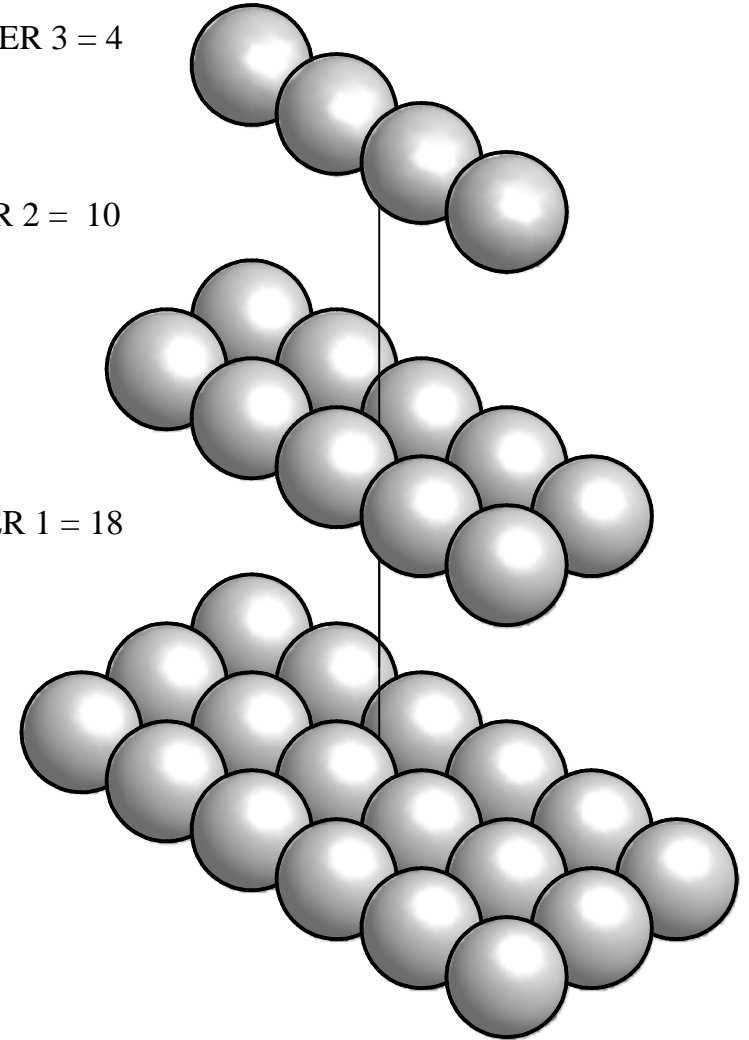

TOP VIEW

FRONT VIEW

RH SIDE VIEW

TIER 3 = 4

TIER 2 = 10

TIER 1 = 18

**NOTES:**

1. MFB-30-3 CONTAINS 32 Ø5" FIREBALLS
2. USE WITH CS30W BURNER

<b>RASMUSSEN</b> THE GAS LOG COMPANY 12028 PHILADELPHIA ST. WHITTIER, CA 90601	UNLESS OTHERWISE SPECIFIED DO NOT SCALE DRAWING	<b>PART NAME:</b> MFB-30-3
<b>DRAWN BY:</b> AA <b>DATE:</b> 09/03/20	<b>MATERIAL:</b> REFRACTORY CONCRETE	<b>DEPT:</b> LOG SHOP