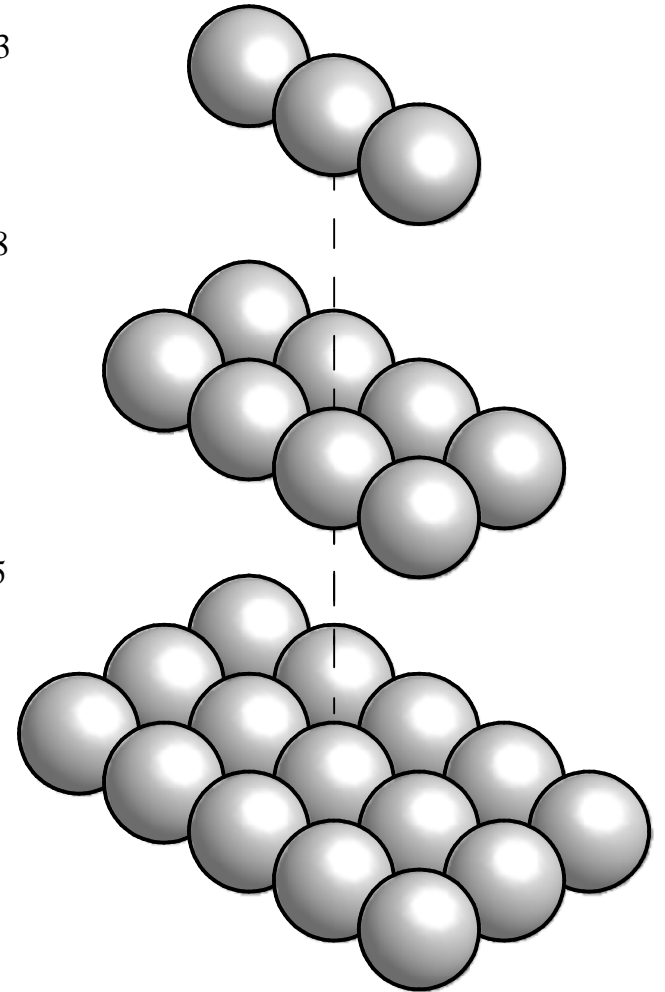

TOP VIEW

FRONT VIEW

RH SIDE VIEW

TIER 3 = 3

TIER 2 = 8

TIER 1 = 15

**NOTES:**

1. MFB-27-3 CONTAINS 26  $\varnothing$ 5" FIREBALLS
2. USE WITH CS27W BURNER

<b>RASMUSSEN</b> THE GAS LOG COMPANY 12028 PHILADELPHIA ST. WHITTIER, CA 90601		UNLESS OTHERWISE SPECIFIED DO NOT SCALE DRAWING	<b>PART NAME:</b> MFB-27-3
<b>DRAWN BY:</b> AA	<b>DATE:</b> 09/03/20	<b>MATERIAL:</b> REFRACTORY CONCRETE	<b>DEPT:</b> LOG SHOP