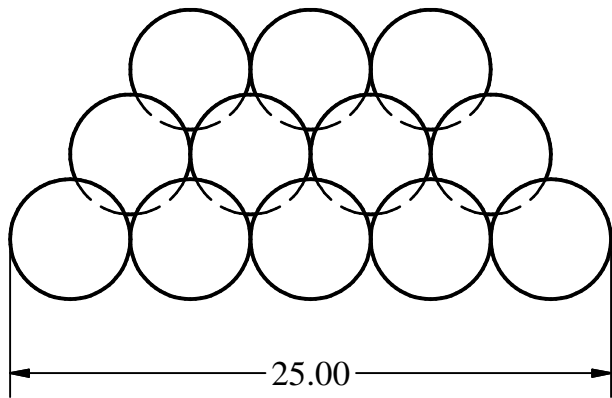

TOP VIEW

FRONT VIEW

RH SIDE VIEW

TIER 3 = 3

TIER 2 = 8

TIER 1 = 15

**NOTES:**

1. MFB-27-3 CONTAINS 26  $\varnothing$ 5" FIREBALLS
2. USE WITH CS27W BURNER

<b>RASMUSSEN</b> THE GAS LOG COMPANY 12028 PHILADELPHIA ST. WHITTIER, CA 90601		UNLESS OTHERWISE SPECIFIED DO NOT SCALE DRAWING	<b>PART NAME:</b> MFB-27-3
<b>DRAWN BY:</b> AA	<b>DATE:</b> 09/03/20	<b>MATERIAL:</b> REFRACTORY CONCRETE	<b>DEPT:</b> LOG SHOP