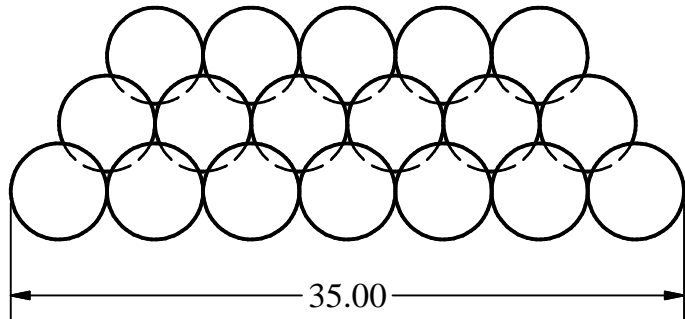

TOP VIEW

FRONT VIEW

RH SIDE VIEW

TIER 3 = 5

TIER 2 = 12

TIER 1 = 21

NOTES:

1. MFB-36-3 CONTAINS 38 \varnothing 5" FIREBALLS
2. USE WITH CS36 BURNER

<p align="center">RASMUSSEN THE GAS LOG COMPANY 12028 PHILADELPHIA ST. WHITTIER, CA 90601</p>	<p>UNLESS OTHERWISE SPECIFIED DO NOT SCALE DRAWING</p>	<p>PART NAME: MFB-36-3</p>
<p>DRAWN BY: AA DATE: 09/03/20</p>	<p>MATERIAL: REFRACTORY CONCRETE</p>	<p>DEPT: LOG SHOP</p>