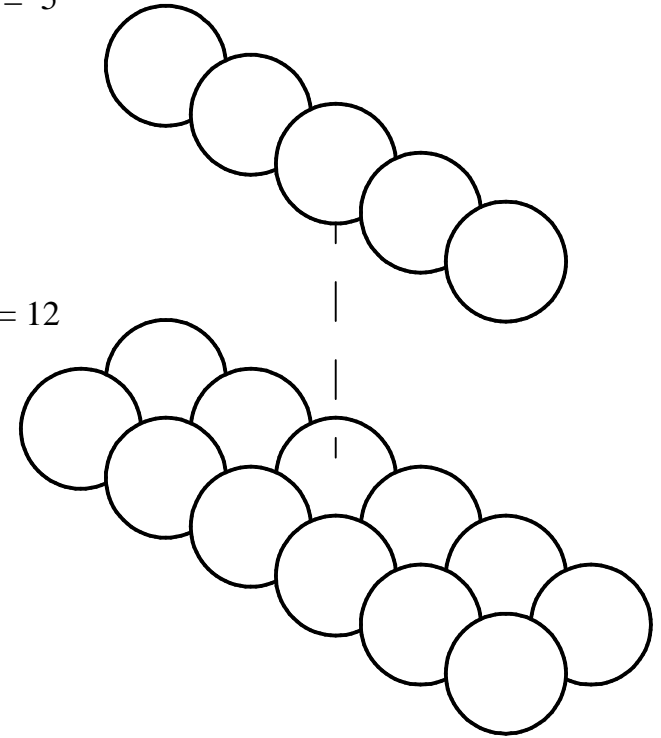

TOP VIEW

FRONT VIEW

RH SIDE VIEW

TIER 2 = 5

TIER 1 = 12

NOTES:

1. MFB-30-2 CONTAINS 17 \varnothing 5" FIREBALLS
2. USE WITH CS30 BURNER

RASMUSSEN THE GAS LOG COMPANY 12028 PHILADELPHIA ST. WHITTIER, CA 90601	UNLESS OTHERWISE SPECIFIED DO NOT SCALE DRAWING	PART NAME: MFB-30-2
DRAWN BY: AA DATE: 09/03/20	MATERIAL: REFRACTORY CONCRETE	DEPT: LOG SHOP